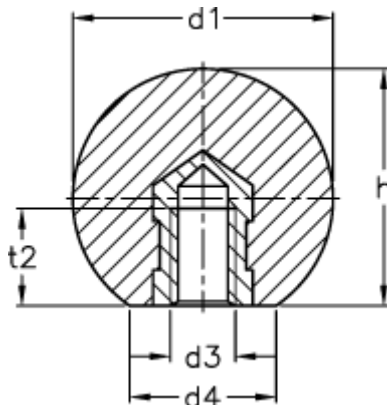

Article number: 20135410

Description: E+G Ball knob DIN 319-KU-20-M5-E-MS

## Measures

---

d1	= 20
d3	= M5
d4 approx.	= 12
h	= 18.0
t2 min.	= 7.5